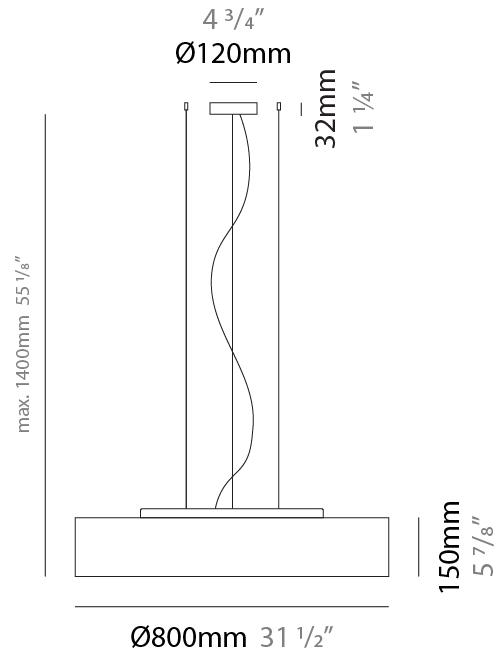

PROJECT	
TYPE	
SPECIFIER	
QUANTITY	
DATE	

MIRYA SUSPENSION

D51068-

base number   Finish
Options

1. To build a product code in our configurator select the specify button on the base model # product page
2. To build a manual product code on this datasheet choose from the options listed below in blue font and add the suffix to the base model #

GENERAL

Series: Mirya
Brand: Fambuena
Division: Design
Mounting Type: Suspension
Mounting Location: Ceiling
Subcategory: Ambient

PHYSICAL

Shape: Cylinder
Diameter (mm): 800
Diameter (in): 31 1/2
Height (mm): 150
Height (in): 5 7/8
Max. Overall Height (mm): 1400
Max. Overall Height (in): 55 1/8
Light Distribution: Direct / Indirect
Weight (kg): 5.1
Weight (lbs): 11.24
Diffuser: Opal Satined PMMA Diffuser
[Fixture Finish: WHI / BLK / CHA / OWH / SIL / RED](#)
Fixture Material: Metal / Cotton
Cable Details: Cable length 2000mm / 79"

ELECTRICAL

Number of Lamps: 4
Lamp Type: LED Retrofit
Lamp Shape: A19
Bulb Included: Bulb Not Included
Total Output Wattage (W): 52
Max. Wattage Per Lamp (W): 13
Lamp Base: E26
Input Voltage (V): 120
Upon Request: 277Vac / GU24

LED

OPTICAL

RATINGS AND CERTIFICATIONS

Certified By: Certified for North American Standards
IP rating: IP20