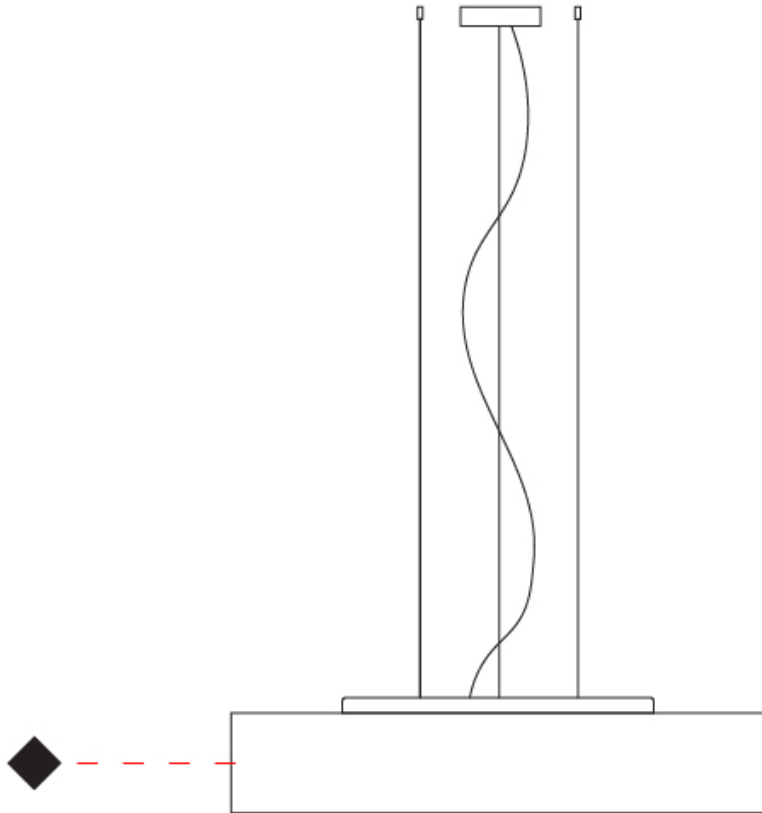

MIRYA SUSPENSION

D51068-

PROJECT

TYPE

SPECIFIER

QUANTITY

DATE

D