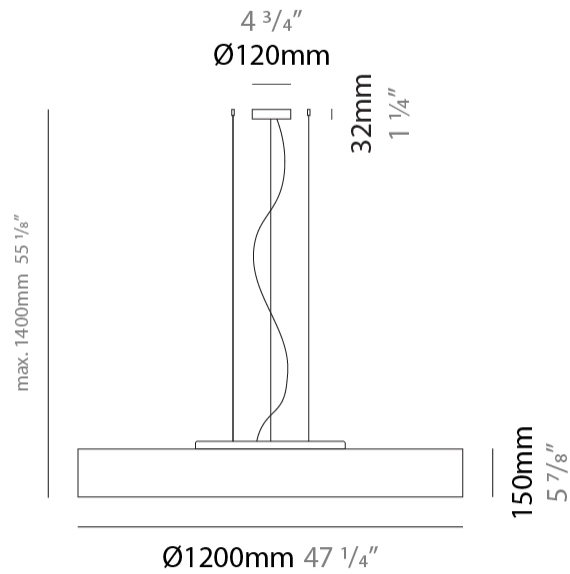

PROJECT	_____
TYPE	_____
SPECIFIER	_____
QUANTITY	_____
DATE	_____

MIRYA SUSPENSION

D51069-

base number   Finish
Options

1. To build a product code in our configurator select the specify button on the base model # product page
2. To build a manual product code on this datasheet choose from the options listed below in blue font and add the suffix to the base model #

GENERAL

Series: Mirya
Brand: Fambuena
Division: Design
Mounting Type: Suspension
Mounting Location: Ceiling
Subcategory: Ambient

PHYSICAL

Shape: Cylinder
Diameter (mm): 1200
Diameter (in): 47 1/4
Height (mm): 150
Height (in): 5 7/8
Max. Overall Height (mm): 1400
Max. Overall Height (in): 55 1/8
Light Distribution: Direct / Indirect
Diffuser: Opal Satined PMMA Diffuser
Fixture Finish: WHI / BLK / CHA / OWH / SIL / RED
Fixture Material: Metal / Cotton
Cable Details: Cable length 2000mm / 79"

ELECTRICAL

Number of Lamps: 5
Lamp Type: LED Retrofit
Lamp Shape: A19
Bulb Included: Bulb Not Included
Total Output Wattage (W): 65
Max. Wattage Per Lamp (W): 13
Lamp Base: E26
Input Voltage (V): 120
Upon Request: 277Vac / GU24

LED

OPTICAL

RATINGS AND CERTIFICATIONS

Certified By: Certified for North American Standards
IP rating: IP20